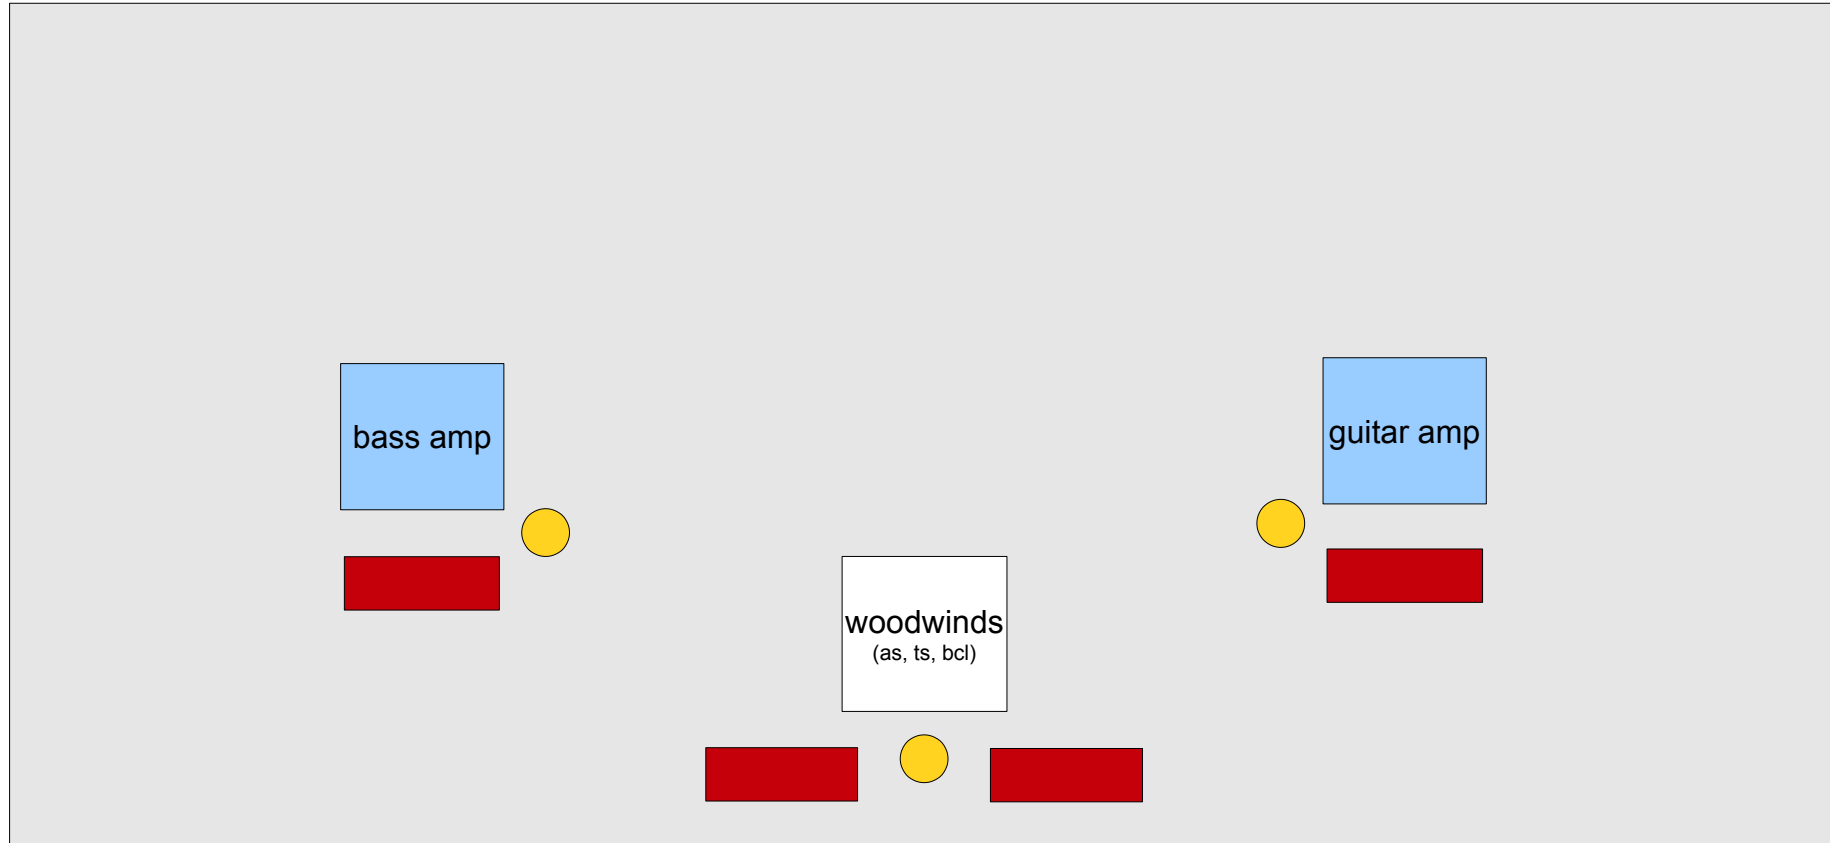

Stageplan Continuum

instruments on stage: 1x woodwinds (ts, as, bcl), 1x guitar (acoustic & electric), 1x double bass

 = vocal or instrumental microphone

 = stage monitor