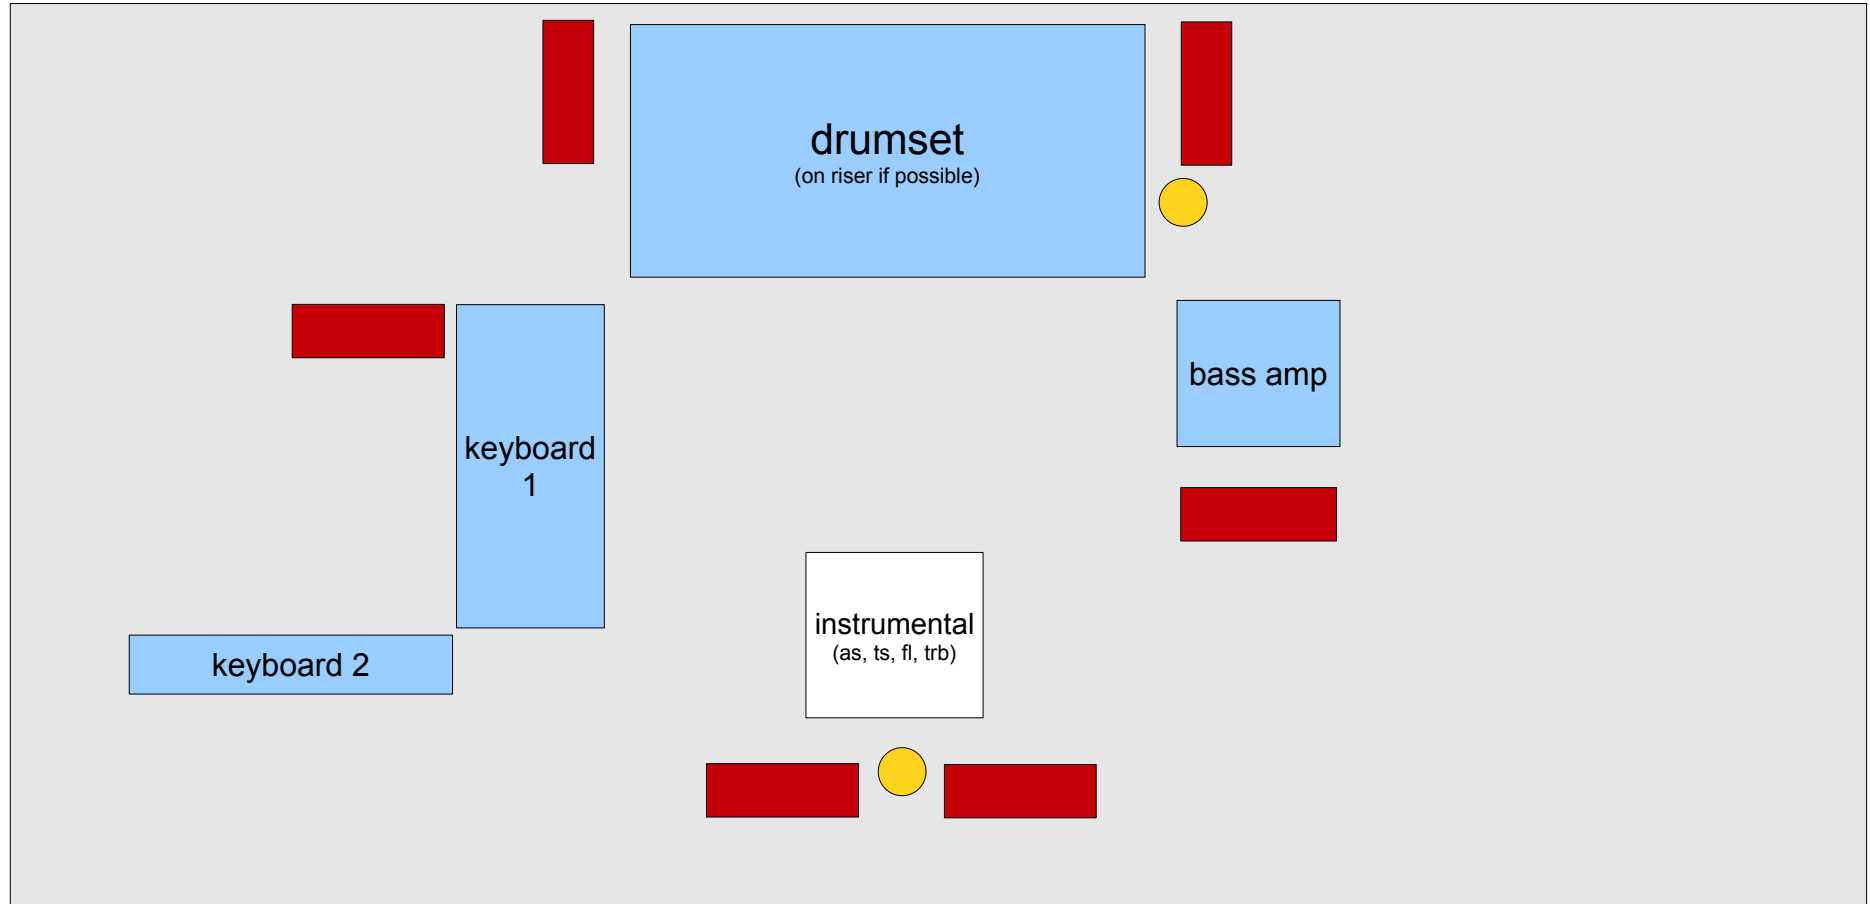

Stageplan Ground Green

instruments on stage: 1x woodwinds (as, ts, fl), 1x keys, 1x electric bass, 1x drumset

 = vocal or instrumental microphone

 = stage monitor